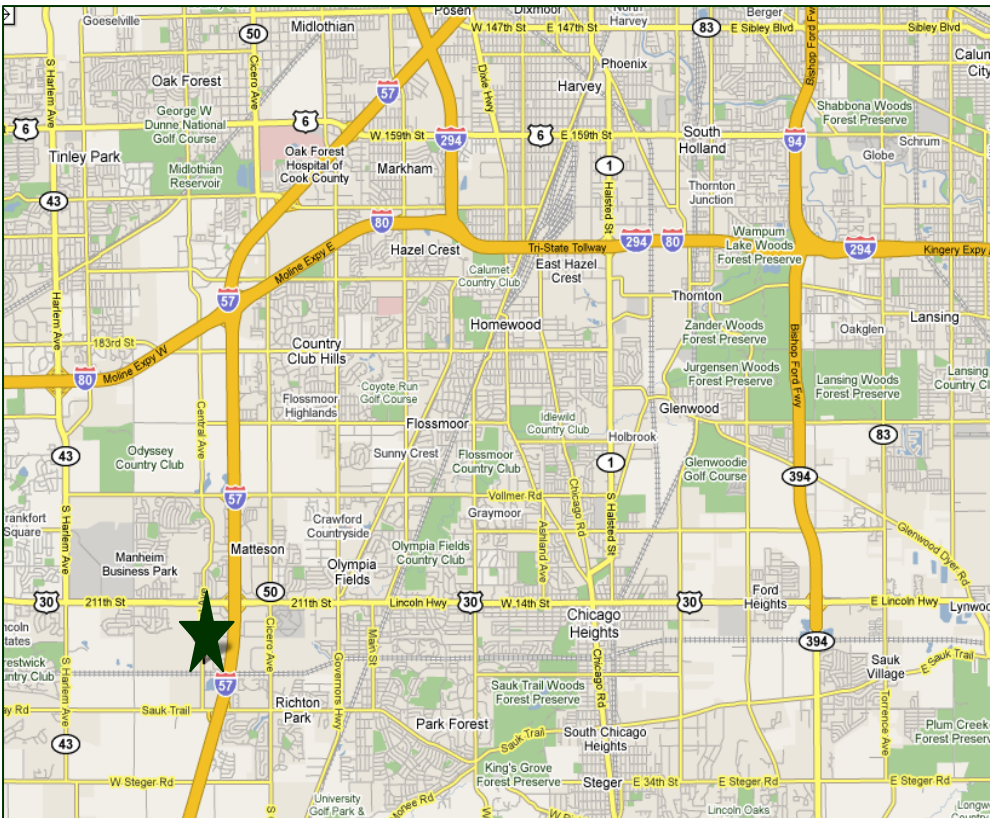

# Prairie Lakes Recycling and Transfer Facility

21860 SOUTH CENTRAL AVENUE  
MATTESON, IL 60443

## Save Time and Fuel

Located on a 20-acre site, Prairie Lakes Recycling and Transfer Facility features a 30,000 square foot tipping floor ensuring fast “in and out” truck times.

With easy access via I-57 and I-80, the facility offers a convenient waste transfer site for South/Southwest Cook, Will and Kankakee counties.